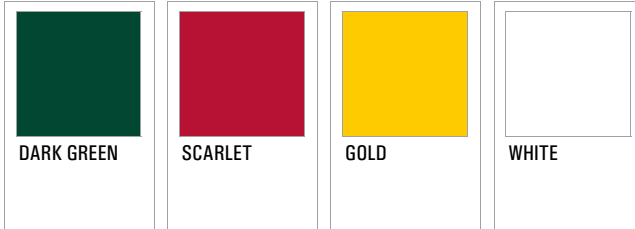

# F.C. Barcelona Dragons

National Football League Europe (2002 through 2003)

Franchise Records: Franchise Colors - Solid Colors

Dark Green, Scarlet, Gold, White

2002 through 2003

Primary Colors:

Additional Colors:

(Logos Only)

Additional Colors 2:

(F.C. Barcelona  
Shield Logo  
Only)

# Barcelona Dragons

National Football League Europe (1998 through 2001)

Franchise Records: Franchise Colors - Solid Colors

Dark Green, Scarlet, Gold, White

1998 through 2001

Primary Colors:

Additional Colors:

# Rhein Fire

National Football League Europe (1998 through 2006)

Franchise Records: Franchise Colors - Solid Colors

Maroon, Black, Gold, White

1998 through 2006

Primary  
Colors: