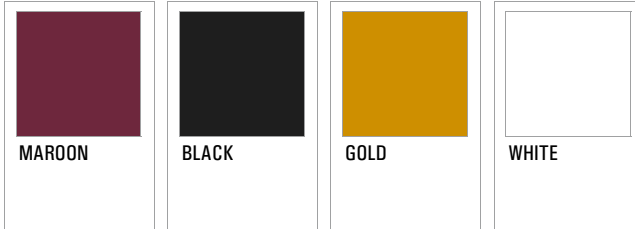

# F.C. Barcelona Dragons

National Football League Europe (2002 through 2003)

Franchise Records: Franchise Colors - Solid Colors

Dark Green, Scarlet, Gold, White

2002 through 2003

Primary Colors:

Additional Colors:

# Barcelona Dragons

National Football League Europe (1998 through 2001)

Franchise Records: Franchise Colors - Solid Colors

Dark Green, Scarlet, Gold, White

1998 through 2001

Primary Colors:

Additional Colors:

# Berlin Thunder

National Football League Europe (1999 through 2006)

Franchise Records: Franchise Colors - Solid Colors

Black, Green, Tan, Orange, White

1999 through 2006

Primary Colors:

(Metallic)

Alternate Primary Colors:

# Rhein Fire

National Football League Europe (1998 through 2006)

Franchise Records: Franchise Colors - Solid Colors

Maroon, Black, Gold, White

1998 through 2006

Primary  
Colors: