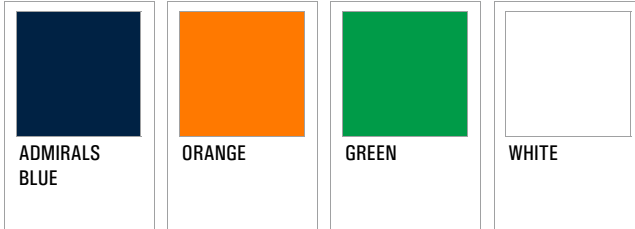

# Amsterdam Admirals

National Football League Europe (1998 through 2006)

Franchise Records: Franchise Colors - Solid Colors

Orange, Admirals Blue, White, Green

2000 through 2006

Primary Colors:

Secondary Colors:

Additional Colors:

(Logos Only)

# Amsterdam Admirals

National Football League Europe (1998 through 2006)

Franchise Records: Franchise Colors - Solid Colors

Admirals Blue, Orange, Green, White

1998 through 1999

Primary Colors:

Additional Colors:

# Rhein Fire

National Football League Europe (1998 through 2006)

Franchise Records: Franchise Colors - Solid Colors

Maroon, Black, Gold, White

1998 through 2006

Primary  
Colors: