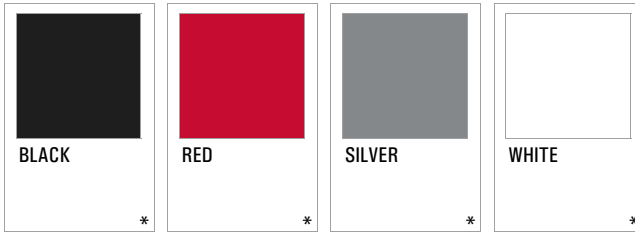

Gulf Coast Swords

ECHL (2007-2008)

Unofficial Franchises: Franchise Colors - Solid Colors (Franchise Withdrew)

Black, Red, Silver, White

2007-2008

Primary
Colors:

(Metallic)

Myrtle Beach Thunderboltz

ECHL (2007-2008)

Unofficial Franchises: Franchise Colors - Solid Colors (Franchise Withdrew)

Black, Dark Blue, Light Blue, Yellow, Gray, White

2007-2008

Primary
Colors: