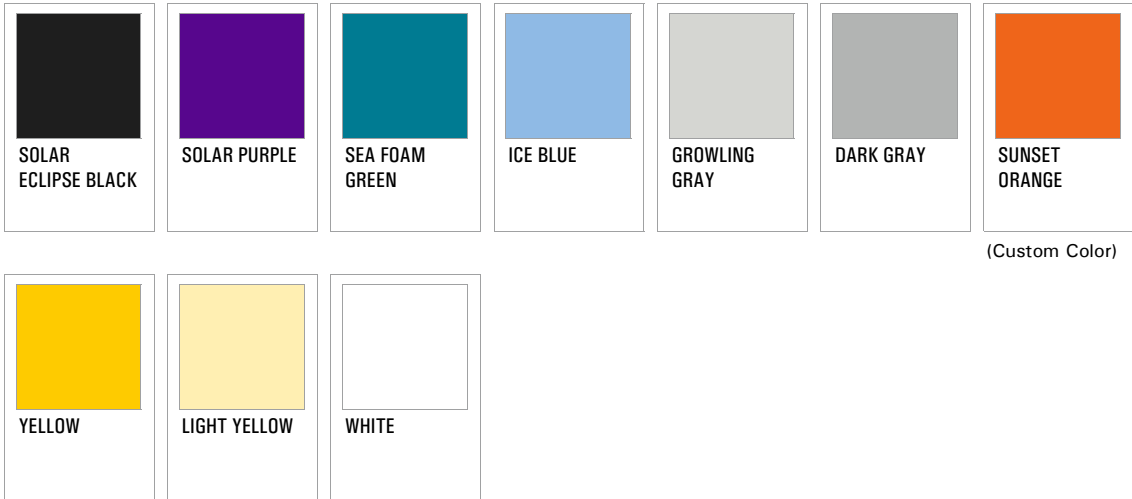

International Hockey League (1994-1995 through 1995-1996)

Franchise Records: Franchise Colors - Solid Colors

Black, Dark Purple, Forest Green, Dark Copper, Copper, Yellow, White

1994-1995 through 1995-1996

Primary
Colors:

Muskegon Lumberjacks

International Hockey League (1984-1985 through 1991-1992)

Franchise Records: Franchise Colors - Solid Colors

Black, Orange, Red, White

1984-1985 through 1991-1992

Primary
Colors:

Franchise Records: Franchise Colors - Solid Colors

Red, Gold, Green, White

1959-1960 through 1962-1963

Primary
Colors:

Orlando Solar Bears

International Hockey League (1995-1996 through 2000-2001)

Franchise Records: Franchise Colors - Solid Colors

Solar Eclipse Black, Solar Purple, Sea Foam Green, Ice Blue, Growling Gray, Dark Gray, Sunset Orange, Yellow, Light Yellow, White

1995-1996 through 2000-2001

Primary Colors:

Peoria Prancers

International Hockey League (1982-1983 through 1983-1984)